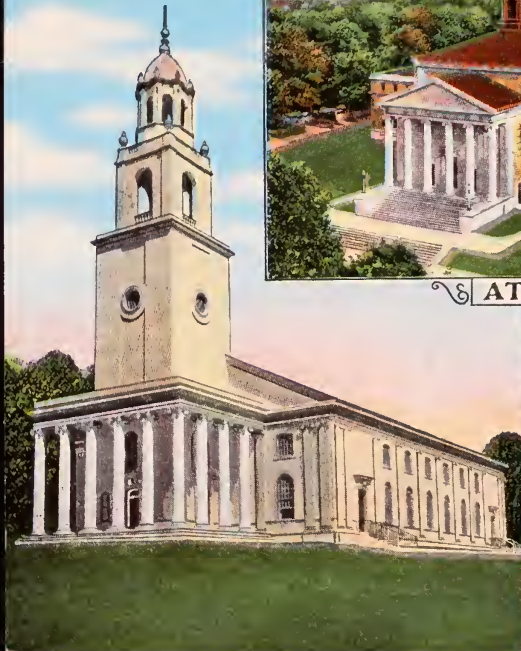

GLENN
MEMORIAL
CHURCH

DRUID HILLS BAPTIST CHURCH

FIRST
PRESBYTERIAN
CHURCH

ATLANTA, GA.

28780-7

The Druid Hills Baptist Church is one of the largest Baptist churches in the South, located corner Pence de Leon and Highland Avenues.

Glenn Memorial Methodist Church, located on the campus of Emory University, is one of the leading churches in Atlanta.

The First Presbyterian Church, one of the outstanding churches in the Southern Assembly, is the Mother Church of Presbyterianism in the Atlanta area.

Natural Color Post Card Made in U.S.A. by E. C. Krippel Co. Atlanta Ga. Wis. — (L.P.Y.)

POST CARD